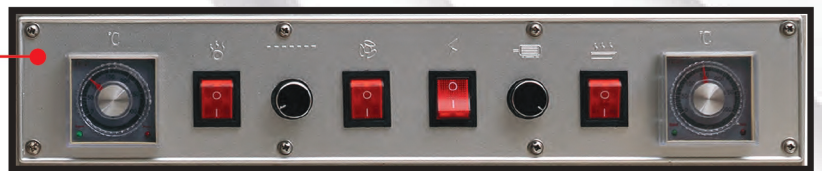

VITOLI

empowering you

SEALING MACHINE CONVEYOR SEAL 1000

Stock Code : 880325001A

SPECIFICATION :

- Power : 760W
- Voltage : 220V / 50Hz
- Sealing Speed : 0-24m/min
- Sealing Width : 10mm
- Temperature Range: 0 - 300°C
- Printing Capacity : Max. 3 line
- Conveyor Loading : \leq 5kg